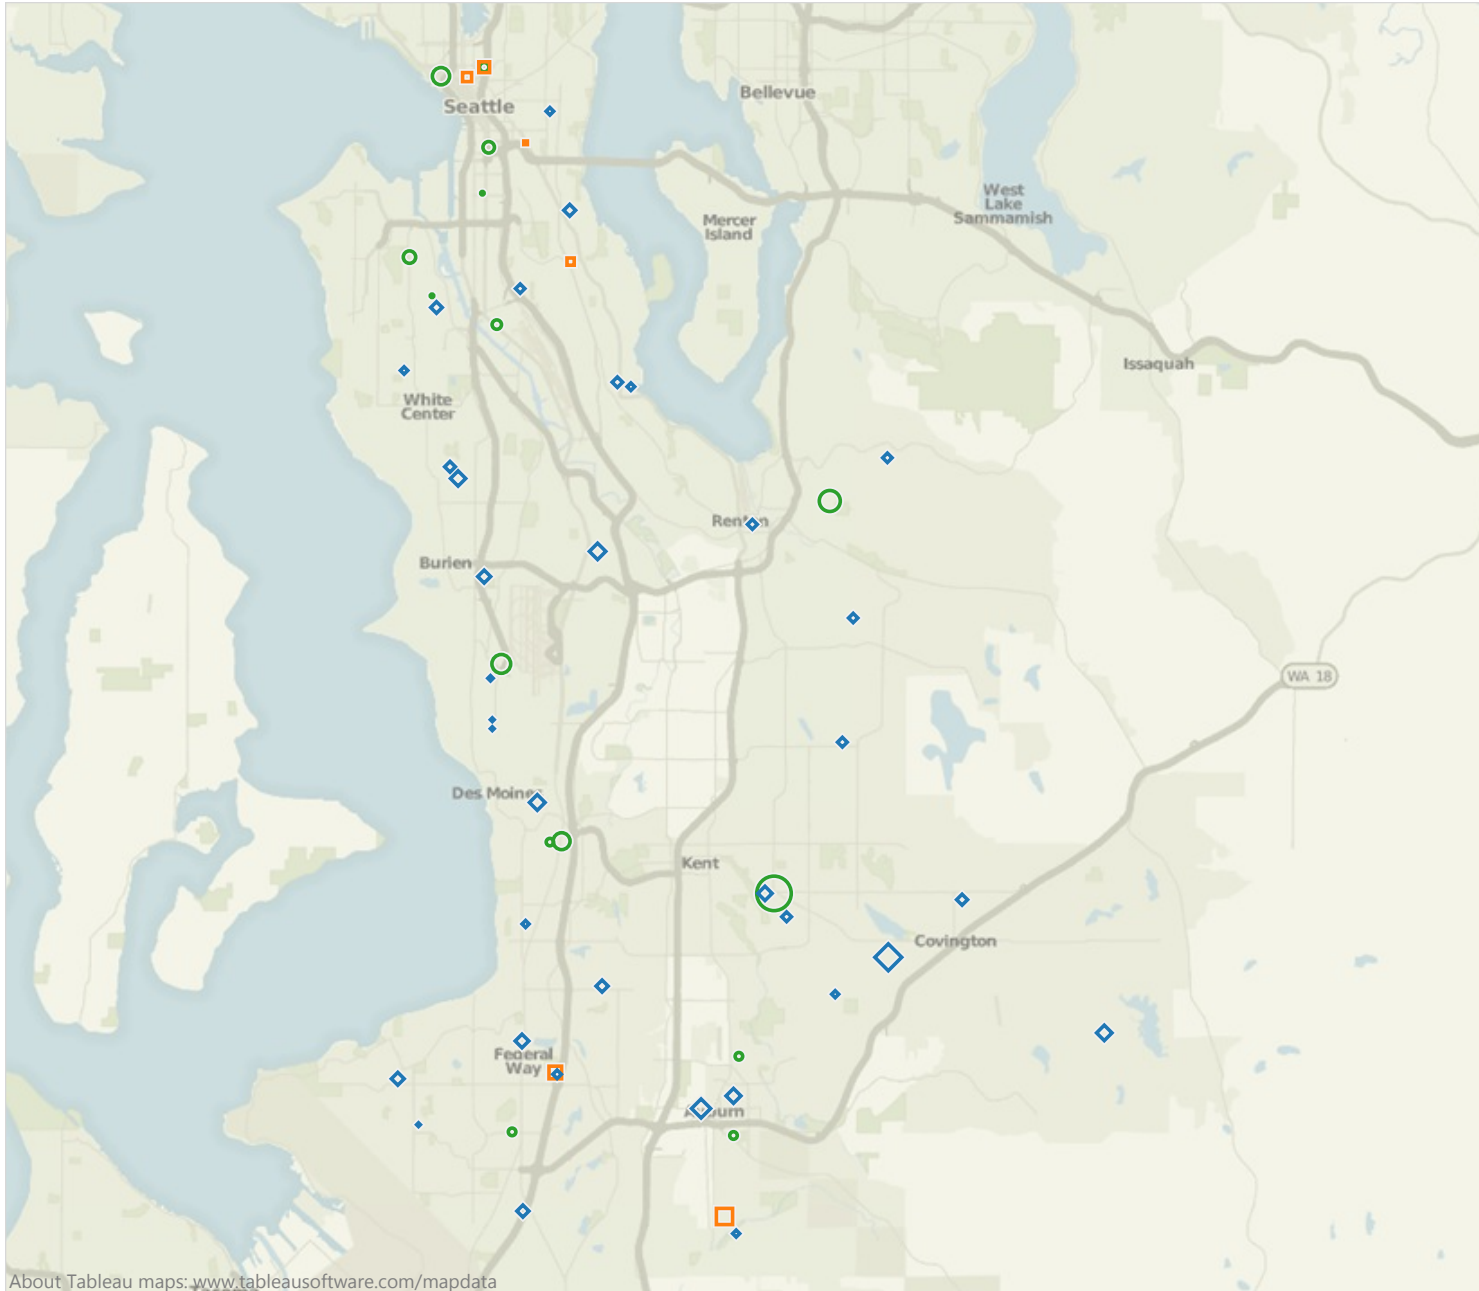

Road Map Region Opportunity Youth Landscape Scan--DRAFT

2012-13 Dropouts by High School and Current Re-engagement Program Slots

Size

- 1.0
- 100.0
- 200.0
- 300.0
- 400.0
- 540.0

type

- ◇ dropouts from a school
- employment training slot
- re-engagement slot